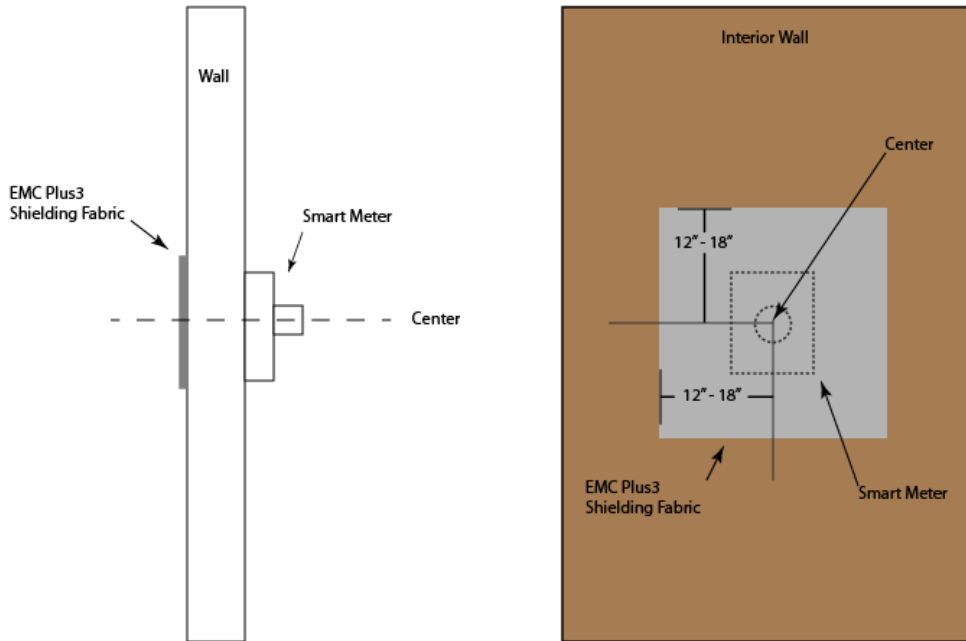

### Installation Instructions

Installation of EMC Plus<sup>3</sup> Shielding Fabric is simple and can be installed in minutes for most Smart meter applications.

1. Locate your smart meter on the exterior of your home. Note its location, and take measurements, if necessary.
2. Go inside your home and find the area directly behind the smart meter.
3. Hang your swatch of EMC Plus<sup>3</sup> Shielding Fabric on the wall directly behind the smart meter so that the center of the fabric is centered on the meter (the glass housing) and will overhang the meter on all sides by at least 1 foot. EMC Plus<sup>3</sup> Shielding Fabric can be hung with tape, thumbtacks, double-sided tape, etc. (See the image on the next page for clarity.)

### Technical Data

Weight: 95 grams/m<sup>2</sup>

Surface resistance: < 0.01 Ohm/cm<sup>2</sup>

**Note:** Standard dimensions of EMC Plus<sup>3</sup> Shielding Fabric are 3 feet long by 1 meter wide – this allows the proper amount of overhang when centered on the smart meter.